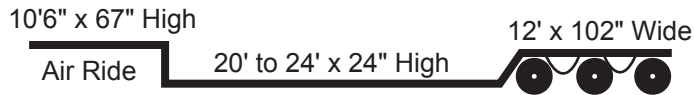

TANDEM AND TRIPLE-AXEL EXTENDIBLE DOUBLE DROP AND STEP DECK TRAILERS

48' x 102" Detach Double Drop

48' Detach Expandable Combine

Extendable Detach Double Drop

Detach Stinger Platform or Beam

Detachable Stinger Platform