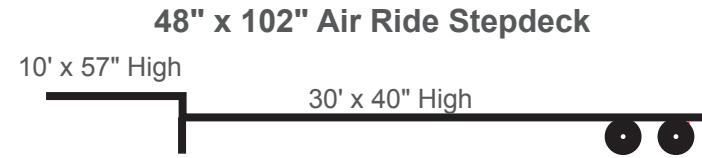

TRAILER SPECIFICATIONS

Some of the wide variety of equipment available to move most any type of cargo.

BEAM-TYPE TRAILERS

888-220-4640 - Van
866-617-6644 - Flatbed
800-584-1769 - Refrigerated

www.GoUltra.com
Loads updated every 10 minutes.
Operations 7:00 am to 11:00 pm
Monday to Friday; Weekends 8:00 - 1:00

TANDEM AND TRIPLE-AXEL EXTENDIBLE DOUBLE DROP AND STEP DECK TRAILERS

48' x 102" Detach Double Drop

48' Detach Expandable Combine

Extendable Detach Double Drop

Detach Stinger Platform or Beam

Detachable Stinger Platform