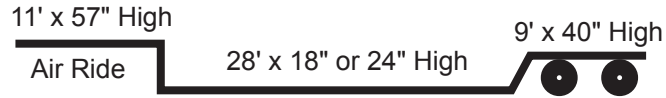

TRAILER SPECIFICATIONS

Some of the wide variety of equipment available to move most any type of cargo.

BEAM-TYPE TRAILERS

888-220-4640 - Van
866-617-6644 - Flatbed
800-584-1769 - Refrigerated

www.GoUltra.com
Loads updated every 10 minutes.
Operations 7:00 am to 11:00 pm
Monday to Friday; Weekends 8:00 - 1:00

TANDEM AND TRIPLE-AXEL EXTENDIBLE DOUBLE DROP AND STEP DECK TRAILERS

48' x 102" Detach Double Drop

48' Detach Expandable Combine

Extendable Detach Double Drop

Detach Stinger Platform or Beam

Detachable Stinger Platform